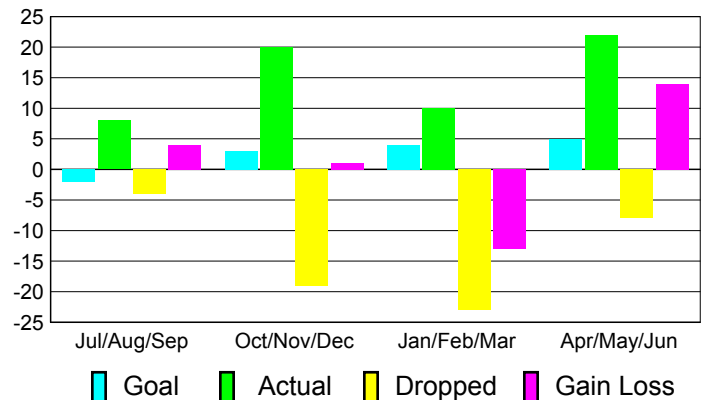

### YTD Status Quo Clubs 2010-2011

Status Quo Clubs Compared to Status Quo Members

## MEMBERSHIP

**Membership Results  
2010-2011**

**Membership  
2009-2010**

Month	Net Memb Goal	Actual New Memb	Actual Dropped Memb	Gain/Loss of Memb	Gain/Loss of Memb
Jul/Aug/Sep	-2	8	-4	4	-9
Oct/Nov/Dec	3	20	-19	1	0
Jan/Feb/Mar	4	10	-23	-13	-13
Apr/May/Jun	5	22	-8	14	26
<b>Totals</b>	<b>10</b>	<b>60</b>	<b>-54</b>	<b>6</b>	<b>4</b>

### Membership Results 2010-2011

Goal, New, Dropped, Gain/Loss

### Comparison of Membership Gain/Loss

Current Year Compared to the Previous Year